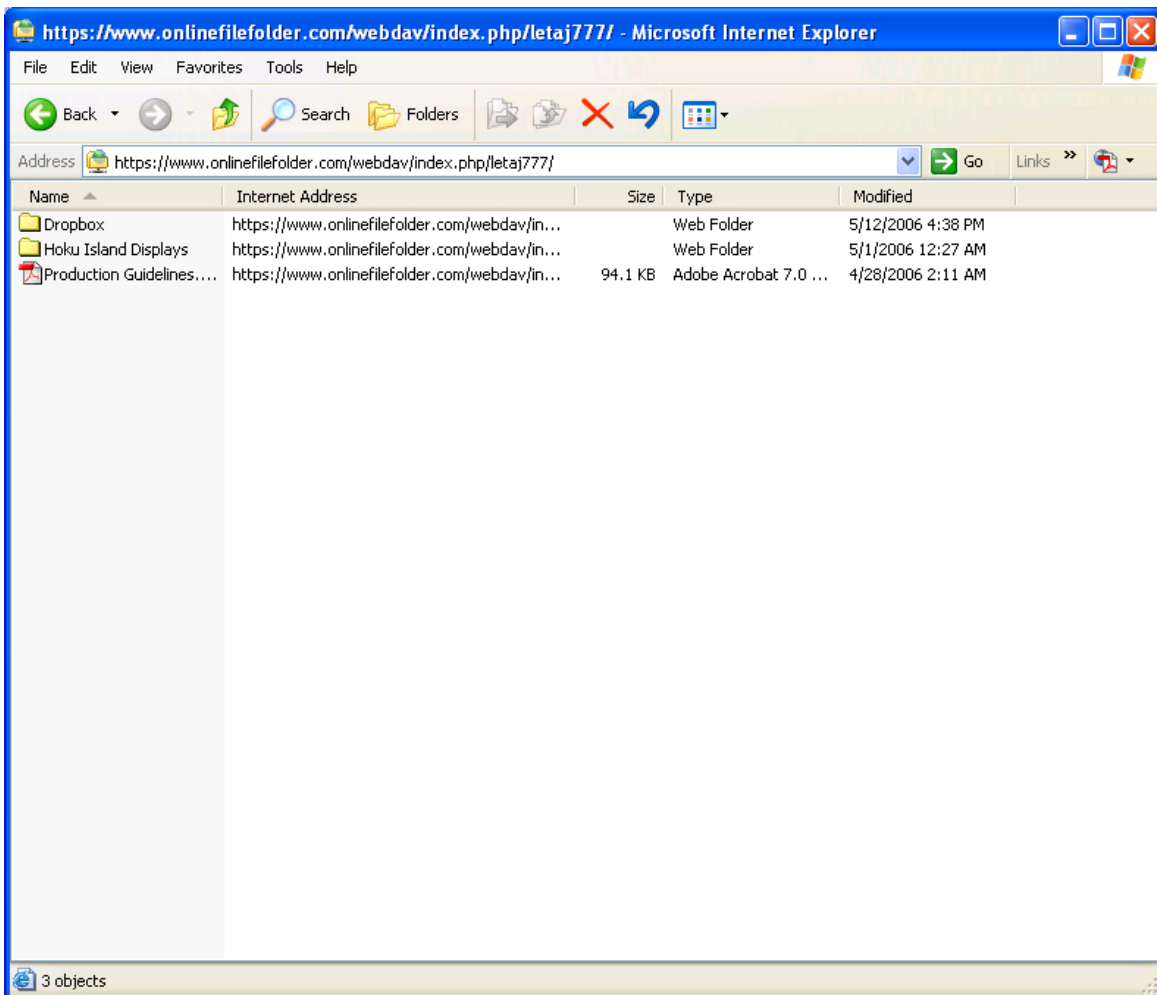

FTP Upload instructions

Go to www.onlinefilefolder.com
User: letaj777
PSWD: markwilson

You should see this page

Click “open as web folder”

You will be prompted to re-enter username & password

You should now see this window

Click on “Hoku Island Displays”
You should see this-

Now, just “drag & drop” any file from your desktop or any folder into this window

Your file should “upload” to the server