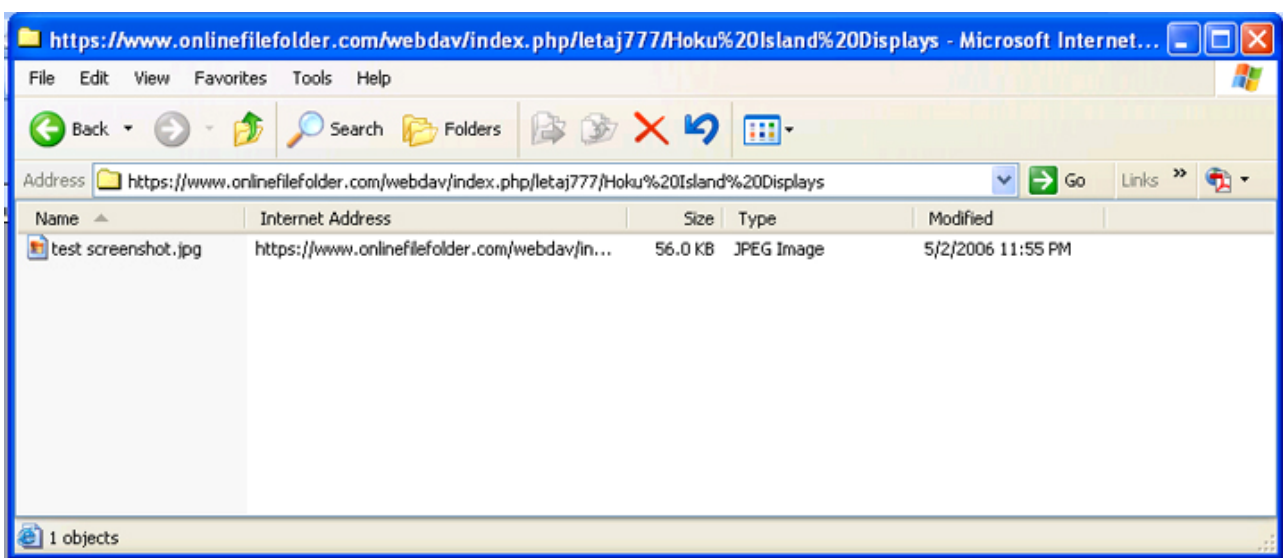

Click on “Hoku Island Displays”
You should see this-

Now, just “drag & drop” any file from your desktop or any folder into this window

Your file should “upload” to the server