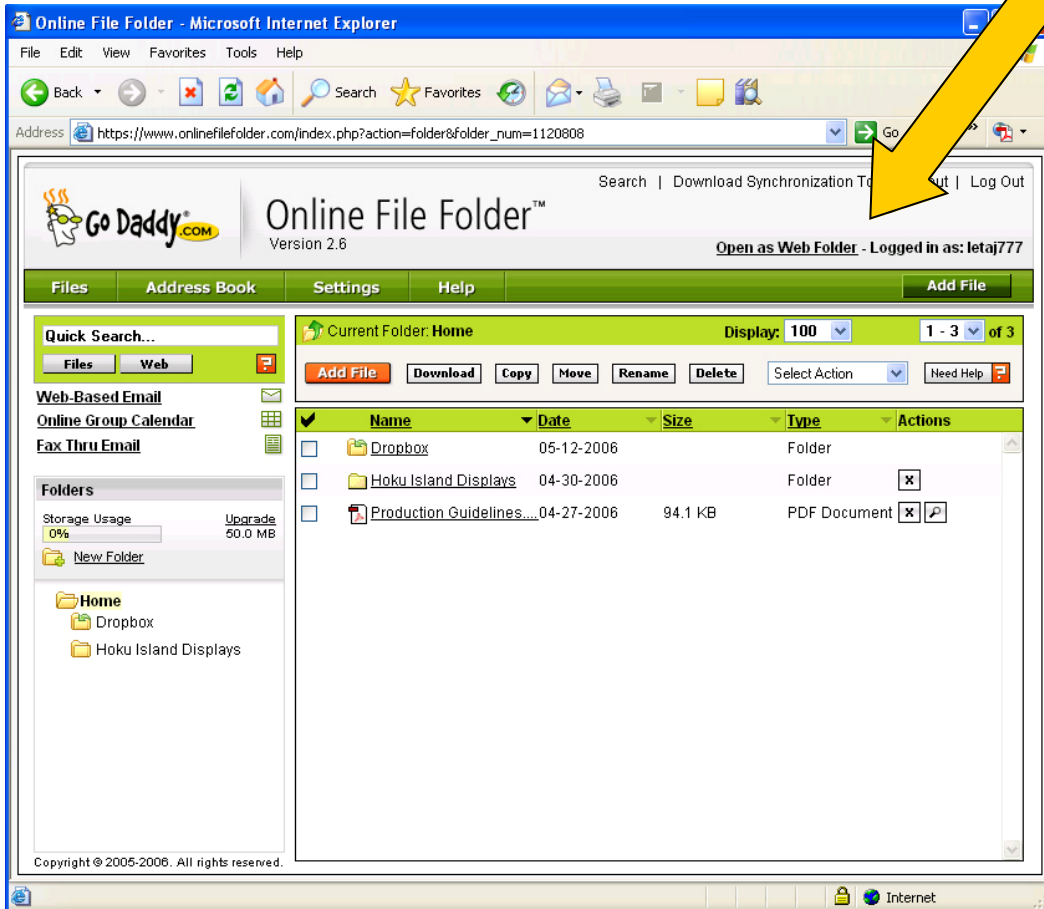

FTP Upload instructions

Go to www.onlinefilefolder.com
User: letaj777
PSWD: markwilson

You should see this page

Click “open as web folder”

You will be prompted to re-enter username & password

You should now see this window

Click on “Hoku Island Displays”
You should see this-

Now, just “drag & drop” any file from your desktop or any folder into this window

Your file should “upload” to the server